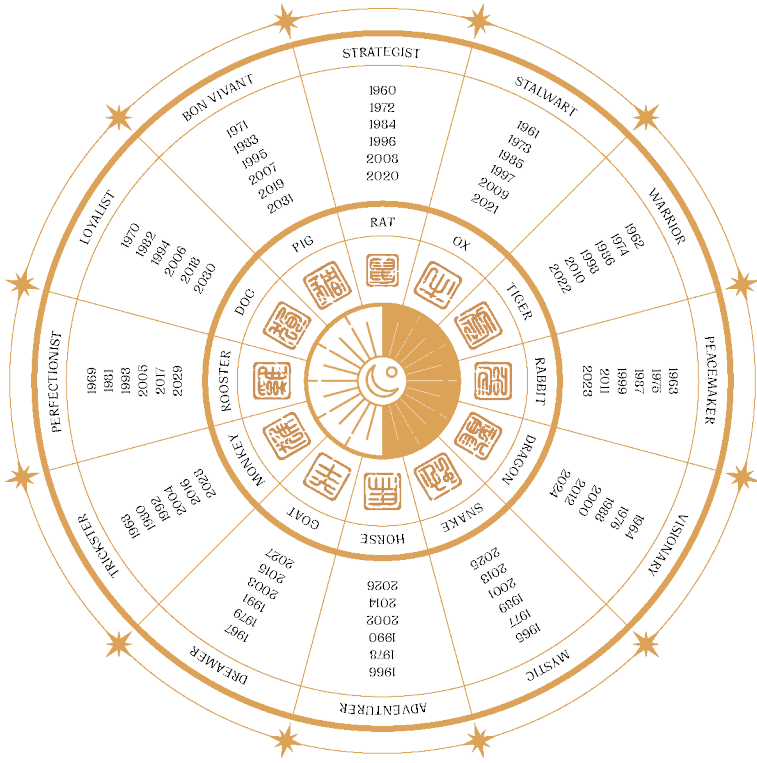

水

WATER

火

FIRE

木

WOOD

土

EARTH

金

METAL

The Chinese zodiac unfolds through a circle of twelve animals, each guiding a year with its own character and spirit. Find your sign within the cycle and discover the creature that shapes your place in the cosmic story behind the menu.